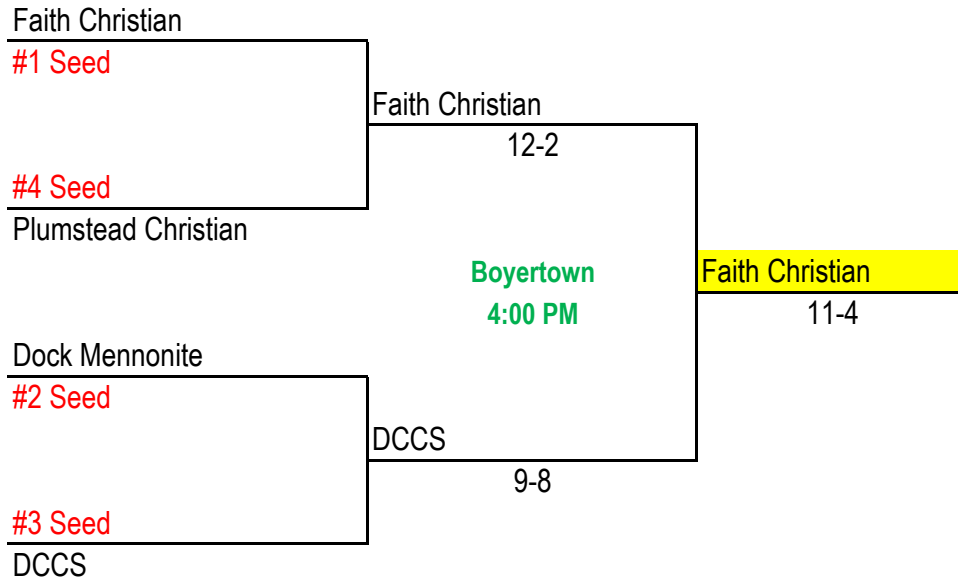

Semi-Finals
5/21/24

Championship
5/23/24

A

- 1 Faith Christian
- 2 Dock Mennonite
- 3 DCCS
- 4 Plumstead Christian

State Qualifier

2024 District 1
A Baseball Playoff Bracket